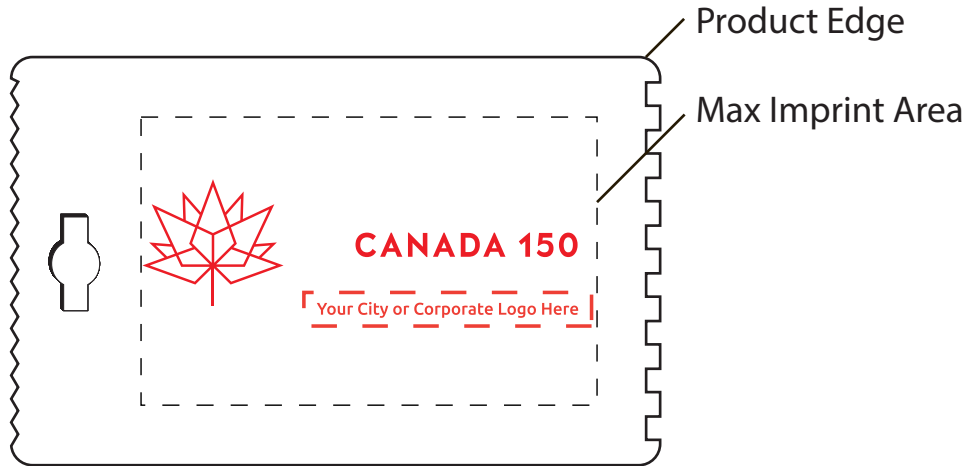

Credit Card Ice Scraper

Imprint Size: 1-1/2" x 2"

ACCEPTED FORMATS (Mac or PC) • EPS files • Adobe Illustrator CS5 or lower • QuarkXpress 7.0 or lower • CorelDRAW 12 or lower • TIF format - minimum 300 d.p.i. • 4 colour process jobs must be CMYK. Please include any 'LINKED' images with the original files.