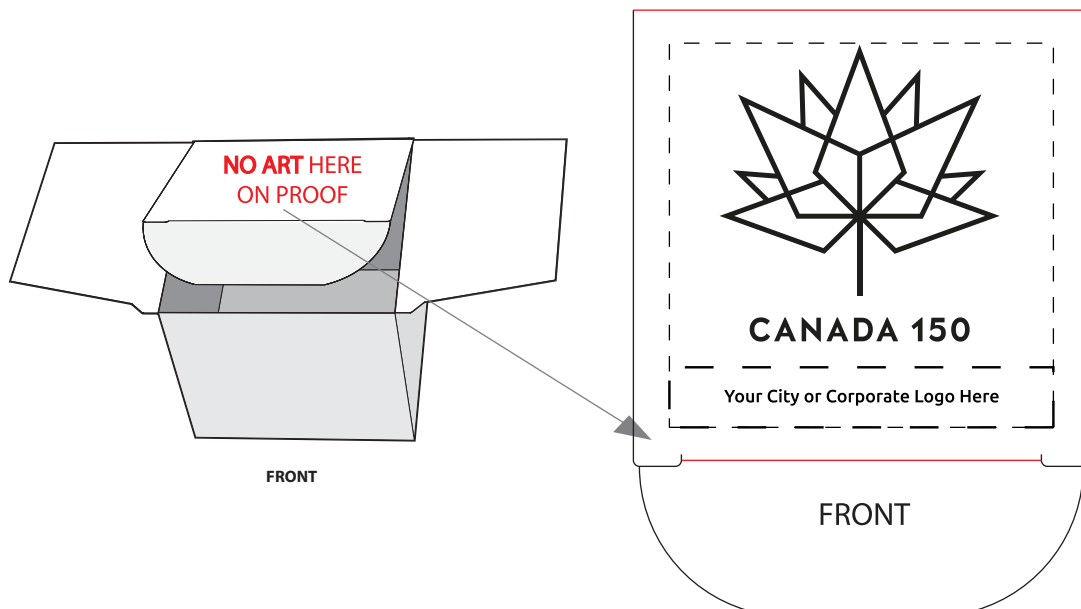

Tree in Recycled Cardboard Box

ACCEPTED FORMATS (Mac or PC) • EPS files • Adobe Illustrator CS5 or lower • QuarkXpress 7.0 or lower • CorelDRAW 12 or lower • TIF format - minimum 300 d.p.i. • 4 colour process jobs must be CMYK. Please include any 'LINKED' images with the original files.