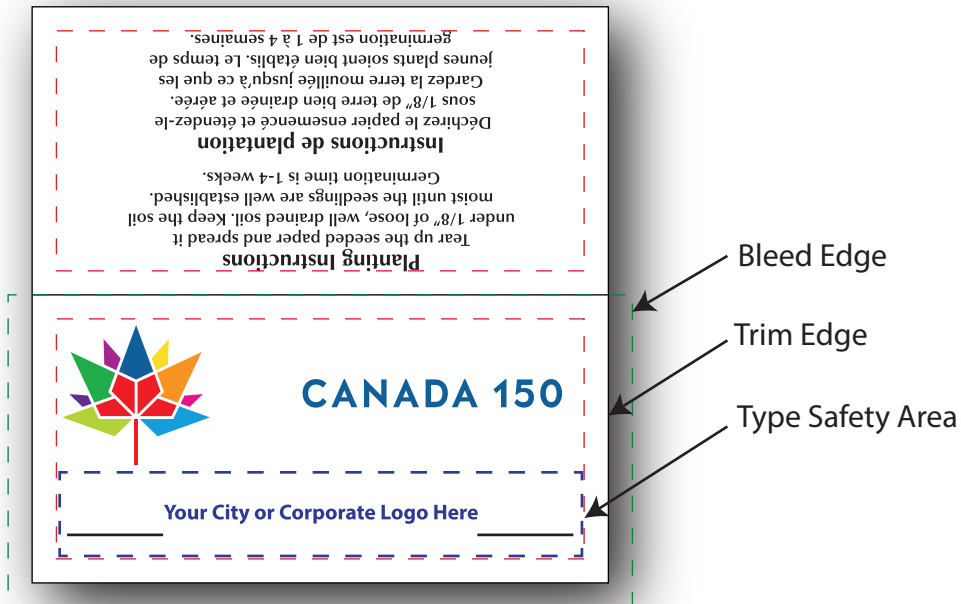

CARD SIZE: 3" x 1.5" (when folded)

ACCEPTED FORMATS (Mac or PC) • EPS files • Adobe Illustrator CS5 or lower • QuarkXpress 7.0 or lower • CorelDRAW 12 or lower • TIF format - minimum 300 d.p.i. • 4 colour process jobs must be CMYK. Please include any 'LINKED' images with the original files.