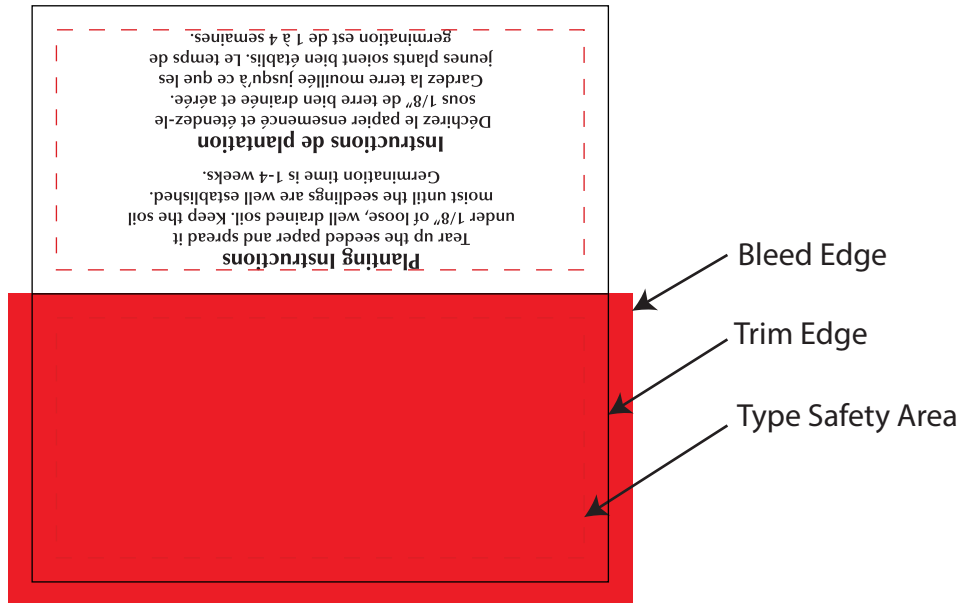

CARD SIZE: 3" x 1.5" (when folded)

ACCEPTED FORMATS (Mac or PC) • EPS files • Adobe Illustrator CS5 or lower • QuarkXpress 7.0 or lower • CorelDRAW 12 or lower • TIF format - minimum 300 d.p.i. • 4 colour process jobs must be CMYK. Please include any 'LINKED' images with the original files.

UNACCEPTABLE FORMATS • JPG, GIF or any files from the internet • Microsoft Word or Powerpoint files • BMP or PCX • RGB colours

FONT INFORMATION • All text should be converted to paths, curves or outlines. This is the recommended method. The text will become an object and can no longer be edited.