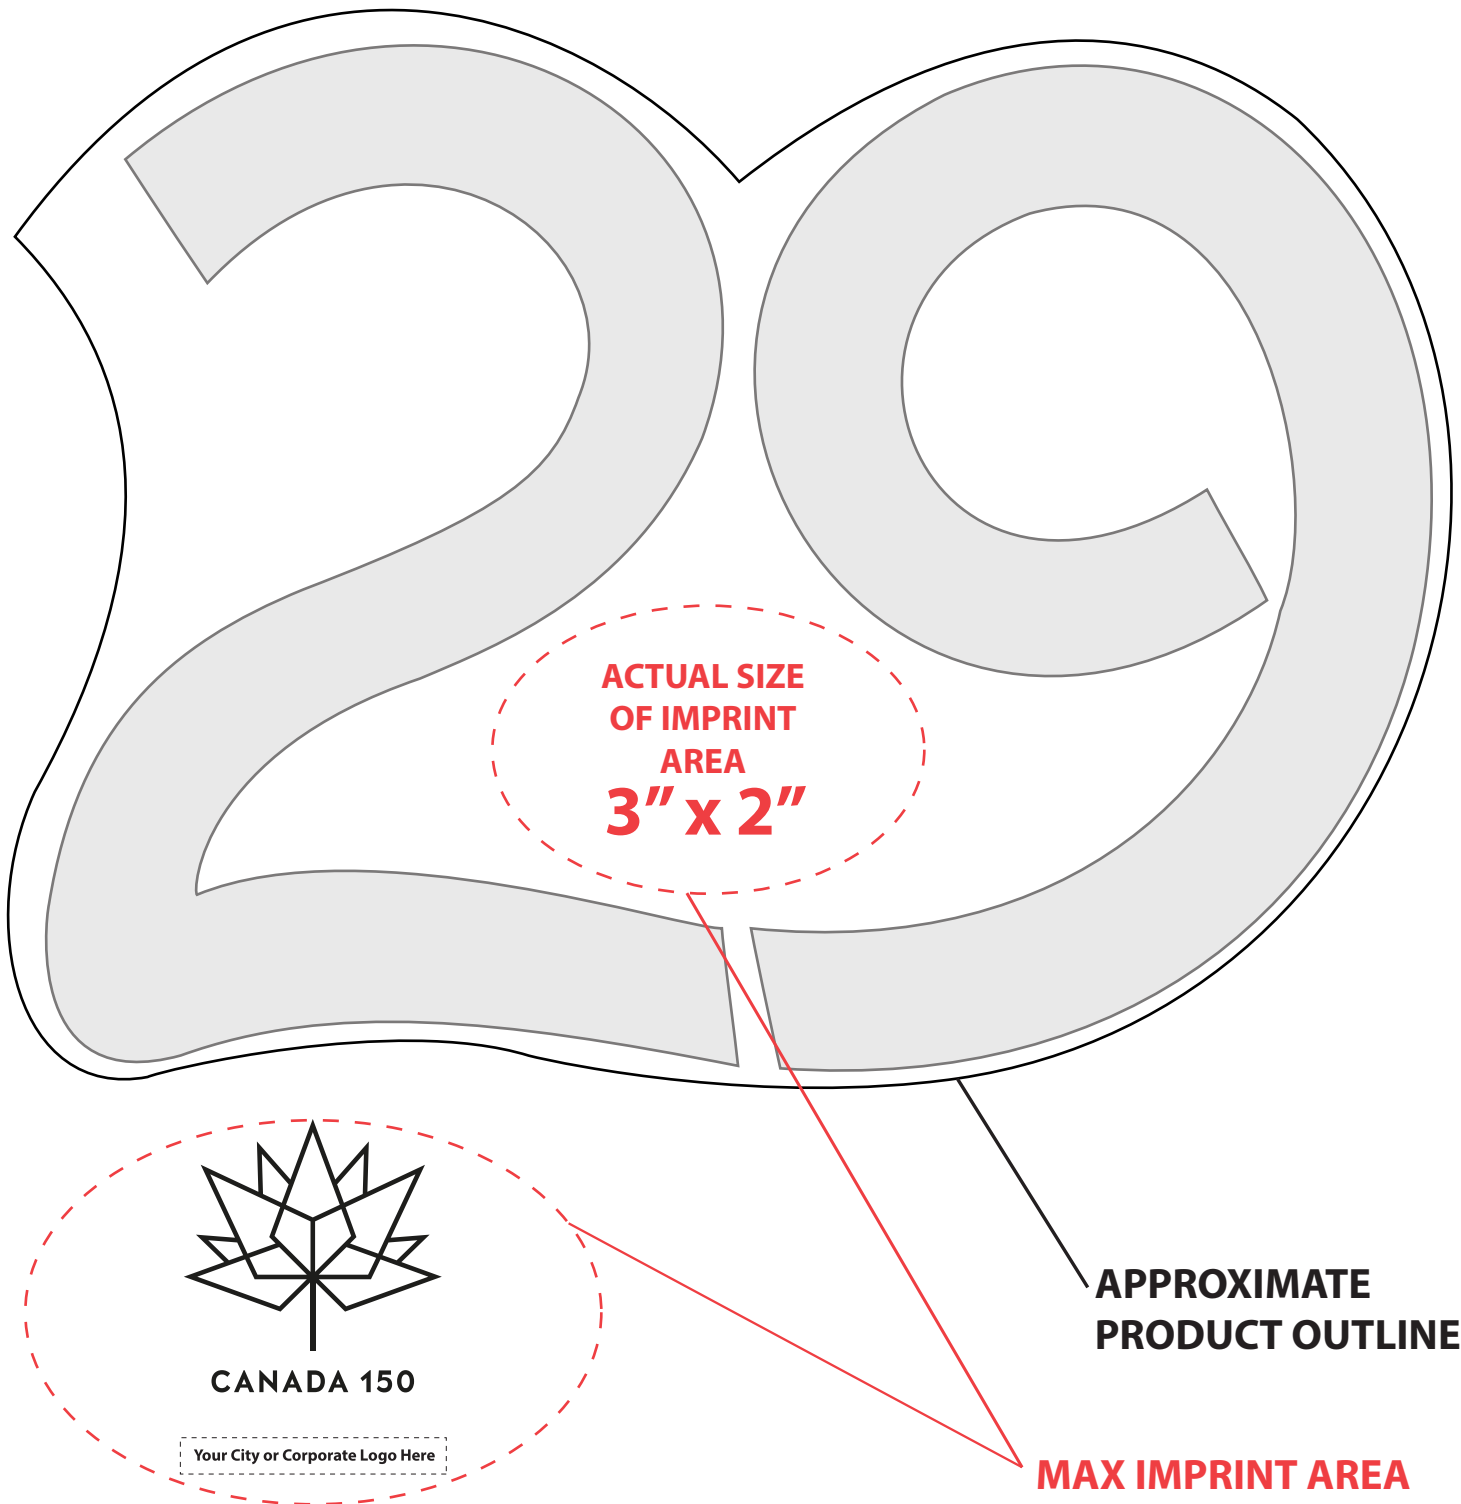

CRIBBAGEBOARD

GA-CRBD

PRODUCT SIZE: 10.25" x 7.75" x .75
IMPRINT AREA: 3" x 2" (SEE BELOW)

PRODUCT SHOWN AT

75%

TO FIT ON PROOF PAGE

ACCEPTED FORMATS (Mac or PC) • EPS files • Adobe Illustrator CS5 or lower • QuarkXpress 7.0 or lower • CorelDRAW 12 or lower • TIF format - minimum 300 d.p.i. • 4 colour process jobs must be CMYK. Please include any 'LINKED' images with the original files.